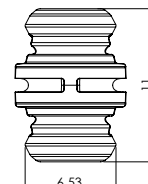

Grey PC
Ø12 x 5 mm

Item No.: #11.06.017

Male Part - 0 mm

Grey PC
Ø10 x 8,5mm

Item No.: #11.06.018

Male Part - 1 mm

Black PC
Ø10 x 9,5mm

Item No.: #11.06.019

Male Part - 1,5 mm

Green PC
Ø10 x 10mm

Item No.: #11.06.020

Male Part - 2 mm

Blue PC
Ø10 x 10,5mm

Item No.: #11.06.021

Male Part - 2,5 mm

Red PC
Ø10 x 11mm

Item No.: #11.06.022

Male Part - 3 mm

White PC
Ø10 x 11,5mm

Item No.: #11.06.023

SISO A/S

Mileparken 11
DK - 2740 Skovlunde (Copenhagen)
Denmark

Phone: (+45) 45 830 900
Fax: (+45) 45 830 444
E-mail: siso@siso.dk Web: www.siso.dk