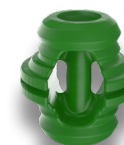

Material: PC, Grey
Panel thickness: Min. 5 mm

PATENTED

female part

male part

female part

SNAP FITTING "DIVA"

- high quality furniture fittings

Female Part

Grey PC
Ø12 x 5 mm

Item No.: #11.06.017

Male Part - 0 mm

Grey PC
Ø10 x 8,5mm

Item No.: #11.06.018

Male Part - 1 mm

Black PC
Ø10 x 9,5mm

Item No.: #11.06.019

Male Part - 1,5 mm

Green PC
Ø10 x 10mm

Item No.: #11.06.020

Male Part - 2 mm

Blue PC
Ø10 x 10,5mm

Item No.: #11.06.021

Male Part - 2,5 mm

Red PC
Ø10 x 11mm