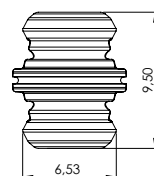

Material: PC, Grey
Panel thickness: Min. 5 mm

PATENTED

female part

male part

female part

SNAP FITTING "DIVA"

- high quality furniture fittings

Female Part

Grey PC
Ø12 x 5 mm

Item No.: #11.06.017

Male Part - 0 mm

Grey PC
Ø10 x 8,5mm

Item No.: #11.06.018

Male Part - 1 mm

Black PC
Ø10 x 9,5mm

Item No.: #11.06.019

Male Part - 1,5 mm

Green PC
Ø10 x 10mm

Item No.: #11.06.020

Male Part - 2 mm

Blue PC
Ø10 x 10,5mm

Item No.: #11.06.021

Male Part - 2,5 mm

Red PC
Ø10 x 11mm

Item No.: #11.06.022

Male Part - 3 mm

White PC
Ø10 x 11,5mm

Item No.: #11.06.023

SISO A/S

Mileparken 11
DK - 2740 Skovlunde (Copenhagen)
Denmark

Phone: (+45) 45 830 900
Fax: (+45) 45 830 444
E-mail: siso@siso.dk Web: www.siso.dk