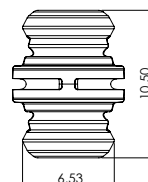

Material: PC, Grey
Panel thickness: Min. 5 mm

PATENTED

female part

male part

female part

SNAP FITTING "DIVA"

- high quality furniture fittings

Female Part

Grey PC
Ø12 x 5 mm

Item No.: #11.06.017

Male Part - 0 mm

Grey PC
Ø10 x 8,5mm

Item No.: #11.06.018

Male Part - 1 mm

Black PC
Ø10 x 9,5mm

Item No.: #11.06.019

Male Part - 1,5 mm

Green PC
Ø10 x 10mm

Item No.: #11.06.020

Male Part - 2 mm

Blue PC
Ø10 x 10,5mm

Item No.: #11.06.021

Male Part - 2,5 mm

Red PC
Ø10 x 11mm

Item No.: #11.06.022

Male Part - 3 mm

White PC
Ø10 x 11,5mm

Item No.: #11.06.023

SISO A/S

Mileparken 11
DK - 2740 Skovlunde (Copenhagen)
Denmark

Phone: (+45) 45 830 900
Fax: (+45) 45 830 444
E-mail: siso@siso.dk Web: www.siso.dk