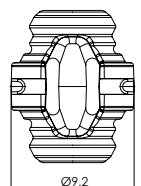

Material: PC, Grey
Panel thickness: Min. 5 mm

PATENTED

female part

male part

female part

SNAP FITTING "DIVA"

- high quality furniture fittings

Female Part

Grey PC
Ø12 x 5 mm

Item No.: #11.06.017

Male Part - 0 mm

Grey PC
Ø10 x 8,5mm

Item No.: #11.06.018

Male Part - 1 mm

Black PC
Ø10 x 9,5mm

Item No.: #11.06.019

Male Part - 1,5 mm

Green PC
Ø10 x 10mm

Item No.: #11.06.020

Male Part - 2 mm

Blue PC
Ø10 x 10,5mm

Item No.: #11.06.021

Male Part - 2,5 mm

Red PC
Ø10 x 11mm

Item No.: #11.06.022

Male Part - 3 mm

White PC
Ø10 x 11,5mm

Item No.: #11.06.023

SISO A/S

Mileparken 11
DK - 2740 Skovlunde (Copenhagen)
Denmark

Phone: (+45) 45 830 900
Fax: (+45) 45 830 444
E-mail: siso@siso.dk Web: www.siso.dk