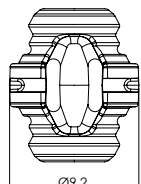

Material: PC, Grey
Panel thickness: Min. 5 mm

PATENTED

female part

male part

female part

SNAP FITTING "DIVA"

- high quality furniture fittings

Female Part

Grey PC
Ø12 x 5 mm

Item No.: #11.06.017

Male Part - 0 mm

Grey PC
Ø10 x 8,5mm

Item No.: #11.06.018

Male Part - 1 mm

Black PC
Ø10 x 9,5mm

Item No.: #11.06.019

Male Part - 1,5 mm

Green PC
Ø10 x 10mm

Item No.: #11.06.020

Male Part - 2 mm

Blue PC
Ø10 x 10,5mm

Item No.: #11.06.021

Male Part - 2,5 mm

Red PC
Ø10 x 11mm

Item No.: #11.06.022

Male Part - 3 mm

White PC
Ø10 x 11,5mm

Item No.: #11.06.023

SISO A/S

Mileparken 11
DK - 2740 Skovlunde (Copenhagen)
Denmark

Phone: (+45) 45 830 900
Fax: (+45) 45 830 444
E-mail: siso@siso.dk Web: www.siso.dk