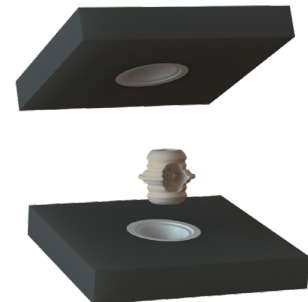

SNAP FITTING "DIVA"

Application:
 Ideal for applications that require less depth compared to SISO's "Bone" system. Perfect for upholstery furniture where strong & hidden solutions are desired. Not suitable for ceiling installations.

Material: PC, Grey
Panel thickness: Min. 5 mm

PATENTED

female part

male part

female part

SNAP FITTING "DIVA"

- high quality furniture fittings

Female Part

Grey PC
Ø12 x 5 mm

Item No.: #11.06.017

Male Part - 0 mm

Grey PC
Ø10 x 8,5mm

Item No.: #11.06.018

Male Part - 1 mm

Black PC
Ø10 x 9,5mm

Item No.: #11.06.019

Male Part - 1,5 mm

Green PC
Ø10 x 10mm

Item No.: #11.06.020

Male Part - 2 mm

Blue PC
Ø10 x 10,5mm

Item No.: #11.06.021

Male Part - 2,5 mm

Red PC
Ø10 x 11mm