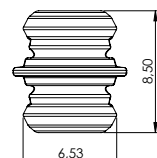

Material: PC, Grey
Panel thickness: Min. 5 mm

PATENTED

female part

male part

female part

SNAP FITTING "DIVA"

- high quality furniture fittings

Female Part

Grey PC
Ø12 x 5 mm

Item No.: #11.06.017

Male Part - 0 mm

Grey PC
Ø10 x 8,5mm

Item No.: #11.06.018

Male Part - 1 mm

Black PC
Ø10 x 9,5mm

Item No.: #11.06.019

Male Part - 1,5 mm

Green PC
Ø10 x 10mm

Item No.: #11.06.020

Male Part - 2 mm

Blue PC
Ø10 x 10,5mm

Item No.: #11.06.021

Male Part - 2,5 mm

Red PC
Ø10 x 11mm

Item No.: #11.06.022

Male Part - 3 mm

White PC
Ø10 x 11,5mm

Item No.: #11.06.023

SISO A/S

Mileparken 11
DK - 2740 Skovlunde (Copenhagen)
Denmark

Phone: (+45) 45 830 900
Fax: (+45) 45 830 444
E-mail: siso@siso.dk Web: www.siso.dk