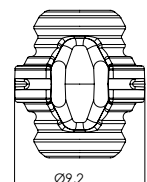

Material: PC, Grey
Panel thickness: Min. 5 mm

PATENTED

female part

male part

female part

SNAP FITTING "DIVA"

- high quality furniture fittings

Female Part

Grey PC
Ø12 x 5 mm

Item No.: #11.06.017

Male Part - 0 mm

Grey PC
Ø10 x 8,5mm

Item No.: #11.06.018

Male Part - 1 mm

Black PC
Ø10 x 9,5mm

Item No.: #11.06.019

Male Part - 1,5 mm

Green PC
Ø10 x 10mm

Item No.: #11.06.020

Male Part - 2 mm

Blue PC
Ø10 x 10,5mm

Item No.: #11.06.021

Male Part - 2,5 mm

Red PC
Ø10 x 11mm

Item No.: #11.06.022

Male Part - 3 mm

White PC
Ø10 x 11,5mm

Item No.: #11.06.023

SISO A/S

Mileparken 11
DK - 2740 Skovlunde (Copenhagen)
Denmark

Phone: (+45) 45 830 900
Fax: (+45) 45 830 444
E-mail: siso@siso.dk Web: www.siso.dk