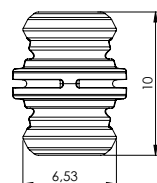

Material: PC, Grey
Panel thickness: Min. 5 mm

PATENTED

female part

male part

female part

SNAP FITTING "DIVA"

- high quality furniture fittings

Female Part

Grey PC
Ø12 x 5 mm

Item No.: #11.06.017

Male Part - 0 mm

Grey PC
Ø10 x 8,5mm

Item No.: #11.06.018

Male Part - 1 mm

Black PC
Ø10 x 9,5mm

Item No.: #11.06.019

Male Part - 1,5 mm

Green PC
Ø10 x 10mm

Item No.: #11.06.020

Male Part - 2 mm

Blue PC
Ø10 x 10,5mm

Item No.: #11.06.021

Male Part - 2,5 mm

Red PC
Ø10 x 11mm

Item No.: #11.06.022

Male Part - 3 mm

White PC
Ø10 x 11,5mm

Item No.: #11.06.023

SISO A/S

Mileparken 11
DK - 2740 Skovlunde (Copenhagen)
Denmark

Phone: (+45) 45 830 900
Fax: (+45) 45 830 444
E-mail: siso@siso.dk Web: www.siso.dk