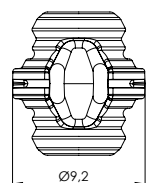

Material: PC, Grey
Panel thickness: Min. 5 mm

PATENTED

female part

male part

female part

SNAP FITTING "DIVA"

- high quality furniture fittings

Female Part

Grey PC
Ø12 x 5 mm

Item No.: #11.06.017

Male Part - 0 mm

Grey PC
Ø10 x 8,5mm

Item No.: #11.06.018

Male Part - 1 mm

Black PC
Ø10 x 9,5mm

Item No.: #11.06.019

Male Part - 1,5 mm

Green PC
Ø10 x 10mm

Item No.: #11.06.020

Male Part - 2 mm

Blue PC
Ø10 x 10,5mm

Item No.: #11.06.021

Male Part - 2,5 mm

Red PC
Ø10 x 11mm

Item No.: #11.06.022

Male Part - 3 mm

White PC
Ø10 x 11,5mm

Item No.: #11.06.023

SISO A/S

Mileparken 11
DK - 2740 Skovlunde (Copenhagen)
Denmark

Phone: (+45) 45 830 900
Fax: (+45) 45 830 444
E-mail: siso@siso.dk Web: www.siso.dk