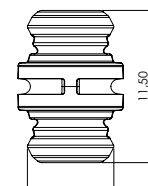

Material: PC, Grey
Panel thickness: Min. 5 mm

PATENTED

female part

male part

female part

SNAP FITTING "DIVA"

- high quality furniture fittings

Female Part

Grey PC
Ø12 x 5 mm

Item No.: #11.06.017

Male Part - 0 mm

Grey PC
Ø10 x 8,5mm

Item No.: #11.06.018

Male Part - 1 mm

Black PC
Ø10 x 9,5mm

Item No.: #11.06.019

Male Part - 1,5 mm

Green PC
Ø10 x 10mm

Item No.: #11.06.020

Male Part - 2 mm

Blue PC
Ø10 x 10,5mm

Item No.: #11.06.021

Male Part - 2,5 mm

Red PC
Ø10 x 11mm

Item No.: #11.06.022

Male Part - 3 mm

White PC
Ø10 x 11,5mm

Item No.: #11.06.023

SISO A/S

Mileparken 11
DK - 2740 Skovlunde (Copenhagen)
Denmark

Phone: (+45) 45 830 900
Fax: (+45) 45 830 444
E-mail: siso@siso.dk Web: www.siso.dk