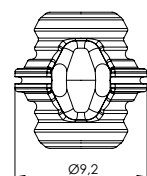

Material: PC, Grey
Panel thickness: Min. 5 mm

PATENTED

female part

male part

female part

SNAP FITTING "DIVA"

- high quality furniture fittings

Female Part

Grey PC
Ø12 x 5 mm

Item No.: #11.06.017

Male Part - 0 mm

Grey PC
Ø10 x 8,5mm

Item No.: #11.06.018

Male Part - 1 mm

Black PC
Ø10 x 9,5mm

Item No.: #11.06.019

Male Part - 1,5 mm

Green PC
Ø10 x 10mm

Item No.: #11.06.020

Male Part - 2 mm

Blue PC
Ø10 x 10,5mm

Item No.: #11.06.021

Male Part - 2,5 mm

Red PC
Ø10 x 11mm

Item No.: #11.06.022

Male Part - 3 mm

White PC
Ø10 x 11,5mm

Item No.: #11.06.023

SISO A/S

Mileparken 11
DK - 2740 Skovlunde (Copenhagen)
Denmark

Phone: (+45) 45 830 900
Fax: (+45) 45 830 444
E-mail: siso@siso.dk Web: www.siso.dk